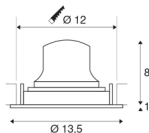

TECHNICAL DATA

Item no.:	1003621
Number of different light outlets	1
Secondary power / secondary voltage	500mA
Height	9 cm
Diameter	13.5 cm
Installation diameter	12 cm
Installation depth	10 cm
Net weight	0.39 kg
Gross weight	0.45 kg
IP Code	IP 20
Safety class	III
Impact resistance class	IK02
Impact resistance	0,2 Joule
Assembly	Recessed
Assembly details	Ceiling
Wattage	17.55 W
Lumen	1660 lm
Colour temperature	4000 Kelvin
Beam angle	55 °
Color	white
CRI	90
UGR ≤	19