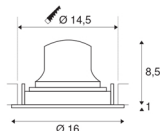

TECHNICAL DATA

Item no.:	1003626
Number of different light outlets	1
Secondary power / secondary voltage	700mA
Height	9.5 cm
Diameter	16 cm
Installation diameter	14.5 cm
Installation depth	10.5 cm
Net weight	0.49 kg
Gross weight	0.524 kg
IP Code	IP 20
Safety class	III
Impact resistance class	IK02
Impact resistance	0,2 Joule
Assembly	Recessed
Assembly details	Ceiling
Wattage	25.41 W
Lumen	2250 lm
Colour temperature	2700 Kelvin
Beam angle	20 °
Color	black
CRI	90
UGR ≤	19