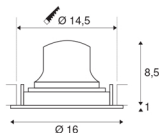

NUMINOS® MOVE DL L

Indoor LED recessed ceiling light black/chrome 2700K
 20° rotating and pivoting

The NUMINOS light system from SLV combines technology, design and functionality like no other. This way, you can experience a thousand lighting design possibilities with a variety of downlights and spotlights. Like with the NUMINOS® MOVE DL L recessed ceiling light, which impresses with its high-quality workmanship and light. Ideal for harmonious, modern and space-saving lighting that directs the accent to objects or the room. The recessed ceiling light has a power consumption of 25.41 watts, a luminous flux of 2150 lumens, a colour temperature of 2700 Kelvin and a good colour reproduction index of over 90. This means that easy installation is a mere formality. When to choose NUMINOS from SLV – modular diversity awaits you.

TECHNICAL DATA

Item no.:	1003627
Number of different light outlets	1
Secondary power / secondary voltage	700mA
Height	9.5 cm
Diameter	16 cm
Installation diameter	14.5 cm
Installation depth	10.5 cm
Net weight	0.49 kg
Gross weight	0.524 kg
IP Code	IP 20
Safety class	III
Impact resistance class	IK02
Impact resistance	0,2 Joule
Assembly	Recessed
Assembly details	Ceiling
Wattage	25.41 W
Lumen	2150 lm
Colour temperature	2700 Kelvin
Beam angle	20 °
Color	black
CRI	90
UGR ≤	19