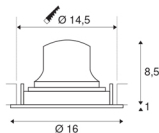

TECHNICAL DATA

Item no.:	1003628
Number of different light outlets	1
Secondary power / secondary voltage	700mA
Height	9.5 cm
Diameter	16 cm
Installation diameter	14.5 cm
Installation depth	10.5 cm
Net weight	0.54 kg
Gross weight	0.68 kg
IP Code	IP 20
Safety class	III
Impact resistance class	IK02
Impact resistance	0,2 Joule
Assembly	Recessed
Assembly details	Ceiling
Wattage	25.41 W
Lumen	2150 lm
Colour temperature	2700 Kelvin
Beam angle	40 °
Color	black
CRI	90
UGR ≤	22