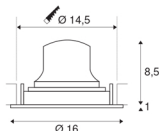

TECHNICAL DATA

Item no.:	1003630
Number of different light outlets	1
Secondary power / secondary voltage	700mA
Height	9.5 cm
Diameter	16 cm
Installation diameter	14.5 cm
Installation depth	10.5 cm
Net weight	0.54 kg
Gross weight	0.68 kg
IP Code	IP 20
Safety class	III
Impact resistance class	IK02
Impact resistance	0,2 Joule
Assembly	Recessed
Assembly details	Ceiling
Wattage	25.41 W
Lumen	2150 lm
Colour temperature	2700 Kelvin
Beam angle	40 °
Color	black
CRI	90
UGR ≤	19