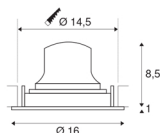

TECHNICAL DATA

Item no.:	1003632
Number of different light outlets	1
Secondary power / secondary voltage	700mA
Height	9.5 cm
Diameter	16 cm
Installation diameter	14.5 cm
Installation depth	10.5 cm
Net weight	0.54 kg
Gross weight	0.68 kg
IP Code	IP 20
Safety class	III
Impact resistance class	IK02
Impact resistance	0,2 Joule
Assembly	Recessed
Assembly details	Ceiling
Wattage	25.41 W
Lumen	2250 lm
Colour temperature	2700 Kelvin
Beam angle	55 °
Color	black
CRI	90
UGR ≤	22