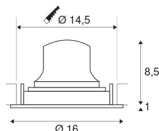

TECHNICAL DATA

Item no.:	1003633
Number of different light outlets	1
Secondary power / secondary voltage	700mA
Height	9.5 cm
Diameter	16 cm
Installation diameter	14.5 cm
Installation depth	10.5 cm
Net weight	0.52 kg
Gross weight	0.6 kg
IP Code	IP 20
Safety class	III
Impact resistance class	IK02
Impact resistance	0,2 Joule
Assembly	Recessed
Assembly details	Ceiling
Wattage	25.41 W
Lumen	2150 lm
Colour temperature	2700 Kelvin
Beam angle	55 °
Color	black
CRI	90
UGR ≤	19