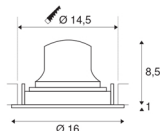

TECHNICAL DATA

Item no.:	1003637
Number of different light outlets	1
Secondary power / secondary voltage	700mA
Height	9.5 cm
Diameter	16 cm
Installation diameter	14.5 cm
Installation depth	10.5 cm
Net weight	0.49 kg
Gross weight	0.524 kg
IP Code	IP 20
Safety class	III
Impact resistance class	IK02
Impact resistance	0,2 Joule
Assembly	Recessed
Assembly details	Ceiling
Wattage	25.41 W
Lumen	2150 lm
Colour temperature	2700 Kelvin
Beam angle	20 °
Color	white
CRI	90
UGR ≤	22