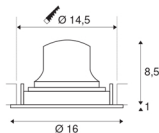

TECHNICAL DATA

Item no.:	1003638
Number of different light outlets	1
Secondary power / secondary voltage	700mA
Height	9.5 cm
Diameter	16 cm
Installation diameter	14.5 cm
Installation depth	10.5 cm
Net weight	0.49 kg
Gross weight	0.524 kg
IP Code	IP 20
Safety class	III
Impact resistance class	IK02
Impact resistance	0,2 Joule
Assembly	Recessed
Assembly details	Ceiling
Wattage	25.41 W
Lumen	2250 lm
Colour temperature	2700 Kelvin
Beam angle	20 °
Color	white
CRI	90
UGR ≤	19