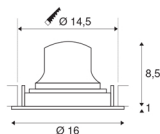

TECHNICAL DATA

Item no.:	1003639
Number of different light outlets	1
Secondary power / secondary voltage	700mA
Height	9.5 cm
Diameter	16 cm
Installation diameter	14.5 cm
Installation depth	10.5 cm
Net weight	0.54 kg
Gross weight	0.713 kg
IP Code	IP 20
Safety class	III
Impact resistance class	IK02
Impact resistance	0,2 Joule
Assembly	Recessed
Assembly details	Ceiling
Wattage	25.41 W
Lumen	2150 lm
Colour temperature	2700 Kelvin
Beam angle	20 °
Color	white
CRI	90
UGR ≤	19