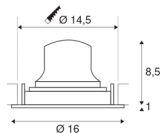

TECHNICAL DATA

Item no.:	1003640
Number of different light outlets	1
Secondary power / secondary voltage	700mA
Height	9.5 cm
Diameter	16 cm
Installation diameter	14.5 cm
Installation depth	10.5 cm
Net weight	0.49 kg
Gross weight	0.524 kg
IP Code	IP 20
Safety class	III
Impact resistance class	IK02
Impact resistance	0,2 Joule
Assembly	Recessed
Assembly details	Ceiling
Wattage	25.41 W
Lumen	2150 lm
Colour temperature	2700 Kelvin
Beam angle	40 °
Color	white
CRI	90
UGR ≤	22