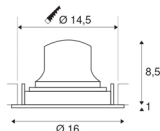

TECHNICAL DATA

Item no.:	1003641
Number of different light outlets	1
Secondary power / secondary voltage	700mA
Height	9.5 cm
Diameter	16 cm
Installation diameter	14.5 cm
Installation depth	10.5 cm
Net weight	0.54 kg
Gross weight	0.68 kg
IP Code	IP 20
Safety class	III
Impact resistance class	IK02
Impact resistance	0,2 Joule
Assembly	Recessed
Assembly details	Ceiling
Wattage	25.41 W
Lumen	2250 lm
Colour temperature	2700 Kelvin
Beam angle	40 °
Color	white
CRI	90
UGR ≤	19