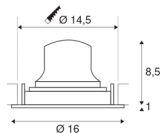

TECHNICAL DATA

Item no.:	1003643
Number of different light outlets	1
Secondary power / secondary voltage	700mA
Height	9.5 cm
Diameter	16 cm
Installation diameter	14.5 cm
Installation depth	10.5 cm
Net weight	0.49 kg
Gross weight	0.524 kg
IP Code	IP 20
Safety class	III
Impact resistance class	IK02
Impact resistance	0,2 Joule
Assembly	Recessed
Assembly details	Ceiling
Wattage	25.41 W
Lumen	2150 lm
Colour temperature	2700 Kelvin
Beam angle	55 °
Color	white
CRI	90
UGR ≤	22