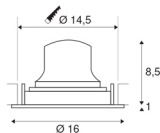

TECHNICAL DATA

Item no.:	1003644
Number of different light outlets	1
Secondary power / secondary voltage	700mA
Height	9.5 cm
Diameter	16 cm
Installation diameter	14.5 cm
Installation depth	10.5 cm
Net weight	0.54 kg
Gross weight	0.68 kg
IP Code	IP 20
Safety class	III
Impact resistance class	IK02
Impact resistance	0,2 Joule
Assembly	Recessed
Assembly details	Ceiling
Wattage	25.41 W
Lumen	2250 lm
Colour temperature	2700 Kelvin
Beam angle	55 °
Color	white
CRI	90
UGR ≤	22