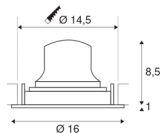

TECHNICAL DATA

Item no.:	1003645
Number of different light outlets	1
Secondary power / secondary voltage	700mA
Height	9.5 cm
Diameter	16 cm
Installation diameter	14.5 cm
Installation depth	10.5 cm
Net weight	0.49 kg
Gross weight	0.524 kg
IP Code	IP 20
Safety class	III
Impact resistance class	IK02
Impact resistance	0,2 Joule
Assembly	Recessed
Assembly details	Ceiling
Wattage	25.41 W
Lumen	2150 lm
Colour temperature	2700 Kelvin
Beam angle	55 °
Color	white
CRI	90
UGR ≤	19