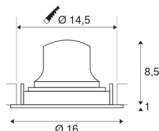

TECHNICAL DATA

Item no.:	1003649
Number of different light outlets	1
Secondary power / secondary voltage	700mA
Height	9.5 cm
Diameter	16 cm
Installation diameter	14.5 cm
Installation depth	10.5 cm
Net weight	0.54 kg
Gross weight	0.68 kg
IP Code	IP 20
Safety class	III
Impact resistance class	IK02
Impact resistance	0,2 Joule
Assembly	Recessed
Assembly details	Ceiling
Wattage	25.41 W
Lumen	2150 lm
Colour temperature	3000 Kelvin
Beam angle	20 °
Color	black
CRI	90
UGR ≤	22