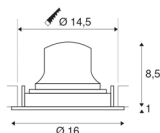

TECHNICAL DATA

Item no.:	1003650
Number of different light outlets	1
Secondary power / secondary voltage	700mA
Height	9.5 cm
Diameter	16 cm
Installation diameter	14.5 cm
Installation depth	10.5 cm
Net weight	0.49 kg
Gross weight	0.524 kg
IP Code	IP 20
Safety class	III
Impact resistance class	IK02
Impact resistance	0,2 Joule
Assembly	Recessed
Assembly details	Ceiling
Wattage	25.41 W
Lumen	2300 lm
Colour temperature	3000 Kelvin
Beam angle	20 °
Color	black
CRI	90
UGR ≤	19