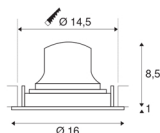

TECHNICAL DATA

Item no.:	1003651
Number of different light outlets	1
Secondary power / secondary voltage	700mA
Height	9.5 cm
Diameter	16 cm
Installation diameter	14.5 cm
Installation depth	10.5 cm
Net weight	0.535 kg
Gross weight	0.714 kg
IP Code	IP 20
Safety class	III
Impact resistance class	IK02
Impact resistance	0,2 Joule
Assembly	Recessed
Assembly details	Ceiling
Wattage	25.41 W
Lumen	2200 lm
Colour temperature	3000 Kelvin
Beam angle	20 °
Color	black
CRI	90
UGR ≤	19