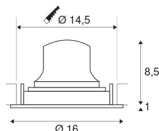

TECHNICAL DATA

Item no.:	1003653
Number of different light outlets	1
Secondary power / secondary voltage	700mA
Height	9.5 cm
Diameter	16 cm
Installation diameter	14.5 cm
Installation depth	10.5 cm
Net weight	0.54 kg
Gross weight	0.68 kg
IP Code	IP 20
Safety class	III
Impact resistance class	IK02
Impact resistance	0,2 Joule
Assembly	Recessed
Assembly details	Ceiling
Wattage	25.41 W
Lumen	2300 lm
Colour temperature	3000 Kelvin
Beam angle	40 °
Color	black
CRI	90
UGR ≤	19