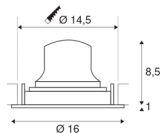

NUMINOS® MOVE DL L

Indoor LED recessed ceiling light black/black 3000K
 55° rotating and pivoting

The NUMINOS light system from SLV combines technology, design and functionality like no other. With various downlights and spotlights, you provide a thousand lighting design options. Like with the NUMINOS® MOVE DL L recessed ceiling light, which impresses with its high-quality workmanship and light. Ideal for discreet, modern and space-saving lighting that draws the focus to objects or the room. The recessed ceiling light can convince with a power consumption of 25.41 watts, luminous flux of 2150 lumens, colour temperature of 3000 Kelvin and a high colour reproduction index of over 90. Installation is then done in no time at all. When do you choose NUMINOS ® from SLV?

TECHNICAL DATA

Item no.:	1003655
Number of different light outlets	1
Secondary power / secondary voltage	700mA
Height	9.5 cm
Diameter	16 cm
Installation diameter	14.5 cm
Installation depth	10.5 cm
Net weight	0.54 kg
Gross weight	0.68 kg
IP Code	IP 20
Safety class	III
Impact resistance class	IK02
Impact resistance	0,2 Joule
Assembly	Recessed
Assembly details	Ceiling
Wattage	25.41 W
Lumen	2150 lm
Colour temperature	3000 Kelvin
Beam angle	55 °
Color	black
CRI	90
UGR ≤	25