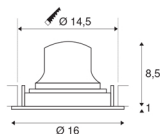

TECHNICAL DATA

Item no.:	1003656
Number of different light outlets	1
Secondary power / secondary voltage	700mA
Height	9.5 cm
Diameter	16 cm
Installation diameter	14.5 cm
Installation depth	10.5 cm
Net weight	0.54 kg
Gross weight	0.68 kg
IP Code	IP 20
Safety class	III
Impact resistance class	IK02
Impact resistance	0,2 Joule
Assembly	Recessed
Assembly details	Ceiling
Wattage	25.41 W
Lumen	2300 lm
Colour temperature	3000 Kelvin
Beam angle	55 °
Color	black
CRI	90
UGR ≤	22