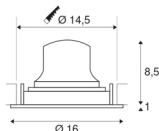

NUMINOS® MOVE DL L

Indoor LED recessed ceiling light black/chrome 3000K
 55° rotating and pivoting

The NUMINOS light system from SLV combines technology, design and functionality like no other. With various downlights and spotlights, you can experience a thousand lighting design possibilities. Also with the NUMINOS® MOVE DL L recessed ceiling light, which convinces with the best workmanship and lighting quality. Ideal for discreet, modern and space-saving lighting that draws the focus to objects or the room. The recessed ceiling light convinces with a power consumption of 25.41 watts, luminous flux of 2200 lumens, colour temperature of 3000 Kelvin and a colour reproduction index of 90. Installation is then done in no time at all. When do you choose NUMINOS® from SLV?

TECHNICAL DATA

Item no.:	1003657
Number of different light outlets	1
Secondary power / secondary voltage	700mA
Height	9.5 cm
Diameter	16 cm
Installation diameter	14.5 cm
Installation depth	10.5 cm
Net weight	0.54 kg
Gross weight	0.68 kg
IP Code	IP 20
Safety class	III
Impact resistance class	IK02
Impact resistance	0,2 Joule
Assembly	Recessed
Assembly details	Ceiling
Wattage	25.41 W
Lumen	2200 lm
Colour temperature	3000 Kelvin
Beam angle	55 °
Color	black
CRI	90
UGR ≤	19