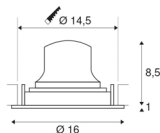

TECHNICAL DATA

Item no.:	1003661
Number of different light outlets	1
Secondary power / secondary voltage	700mA
Height	9.5 cm
Diameter	16 cm
Installation diameter	14.5 cm
Installation depth	10.5 cm
Net weight	0.49 kg
Gross weight	0.524 kg
IP Code	IP 20
Safety class	III
Impact resistance class	IK02
Impact resistance	0,2 Joule
Assembly	Recessed
Assembly details	Ceiling
Wattage	25.41 W
Lumen	2150 lm
Colour temperature	3000 Kelvin
Beam angle	20 °
Color	white
CRI	90
UGR ≤	22