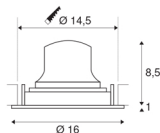

TECHNICAL DATA

Item no.:	1003662
Number of different light outlets	1
Secondary power / secondary voltage	700mA
Height	9.5 cm
Diameter	16 cm
Installation diameter	14.5 cm
Installation depth	10.5 cm
Net weight	0.54 kg
Gross weight	0.68 kg
IP Code	IP 20
Safety class	III
Impact resistance class	IK02
Impact resistance	0,2 Joule
Assembly	Recessed
Assembly details	Ceiling
Wattage	25.41 W
Lumen	2300 lm
Colour temperature	3000 Kelvin
Beam angle	20 °
Color	white
CRI	90
UGR ≤	19