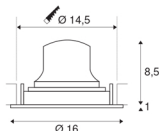

TECHNICAL DATA

Item no.:	1003663
Number of different light outlets	1
Secondary power / secondary voltage	700mA
Height	9.5 cm
Diameter	16 cm
Installation diameter	14.5 cm
Installation depth	10.5 cm
Net weight	0.54 kg
Gross weight	0.68 kg
IP Code	IP 20
Safety class	III
Impact resistance class	IK02
Impact resistance	0,2 Joule
Assembly	Recessed
Assembly details	Ceiling
Wattage	25.41 W
Lumen	2200 lm
Colour temperature	3000 Kelvin
Beam angle	20 °
Color	white
CRI	90
UGR ≤	19