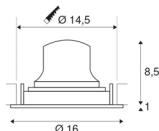

TECHNICAL DATA

Item no.:	1003664
Number of different light outlets	1
Secondary power / secondary voltage	700mA
Height	9.5 cm
Diameter	16 cm
Installation diameter	14.5 cm
Installation depth	10.5 cm
Net weight	0.54 kg
Gross weight	0.68 kg
IP Code	IP 20
Safety class	III
Impact resistance class	IK02
Impact resistance	0,2 Joule
Assembly	Recessed
Assembly details	Ceiling
Wattage	25.41 W
Lumen	2150 lm
Colour temperature	3000 Kelvin
Beam angle	40 °
Color	white
CRI	90
UGR ≤	22