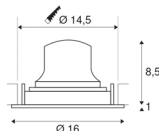

TECHNICAL DATA

Item no.:	1003665
Number of different light outlets	1
Secondary power / secondary voltage	700mA
Height	9.5 cm
Diameter	16 cm
Installation diameter	14.5 cm
Installation depth	10.5 cm
Net weight	0.54 kg
Gross weight	0.68 kg
IP Code	IP 20
Safety class	III
Impact resistance class	IK02
Impact resistance	0,2 Joule
Assembly	Recessed
Assembly details	Ceiling
Wattage	25.41 W
Lumen	2300 lm
Colour temperature	3000 Kelvin
Beam angle	40 °
Color	white
CRI	90
UGR ≤	19