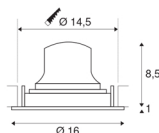

TECHNICAL DATA

Item no.:	1003666
Number of different light outlets	1
Secondary power / secondary voltage	700mA
Height	9.5 cm
Diameter	16 cm
Installation diameter	14.5 cm
Installation depth	10.5 cm
Net weight	0.54 kg
Gross weight	0.68 kg
IP Code	IP 20
Safety class	III
Impact resistance class	IK02
Impact resistance	0,2 Joule
Assembly	Recessed
Assembly details	Ceiling
Wattage	25.41 W
Lumen	2200 lm
Colour temperature	3000 Kelvin
Beam angle	40 °
Color	white
CRI	90
UGR ≤	19