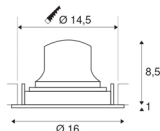

TECHNICAL DATA

Item no.:	1003667
Number of different light outlets	1
Secondary power / secondary voltage	700mA
Height	9.5 cm
Diameter	16 cm
Installation diameter	14.5 cm
Installation depth	10.5 cm
Net weight	0.49 kg
Gross weight	0.524 kg
IP Code	IP 20
Safety class	III
Impact resistance class	IK02
Impact resistance	0,2 Joule
Assembly	Recessed
Assembly details	Ceiling
Wattage	25.41 W
Lumen	2150 lm
Colour temperature	3000 Kelvin
Beam angle	55 °
Color	white
CRI	90
UGR ≤	25