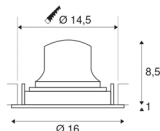

TECHNICAL DATA

Item no.:	1003668
Number of different light outlets	1
Secondary power / secondary voltage	700mA
Height	9.5 cm
Diameter	16 cm
Installation diameter	14.5 cm
Installation depth	10.5 cm
Net weight	0.54 kg
Gross weight	0.68 kg
IP Code	IP 20
Safety class	III
Impact resistance class	IK02
Impact resistance	0,2 Joule
Assembly	Recessed
Assembly details	Ceiling
Wattage	25.41 W
Lumen	2300 lm
Colour temperature	3000 Kelvin
Beam angle	55 °
Color	white
CRI	90
UGR ≤	22