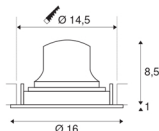

TECHNICAL DATA

Item no.:	1003669
Number of different light outlets	1
Secondary power / secondary voltage	700mA
Height	9.5 cm
Diameter	16 cm
Installation diameter	14.5 cm
Installation depth	10.5 cm
Net weight	0.54 kg
Gross weight	0.68 kg
IP Code	IP 20
Safety class	III
Impact resistance class	IK02
Impact resistance	0,2 Joule
Assembly	Recessed
Assembly details	Ceiling
Wattage	25.41 W
Lumen	2200 lm
Colour temperature	3000 Kelvin
Beam angle	55 °
Color	white
CRI	90
UGR ≤	19