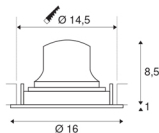

TECHNICAL DATA

Item no.:	1003675
Number of different light outlets	1
Secondary power / secondary voltage	700mA
Height	9.5 cm
Diameter	16 cm
Installation diameter	14.5 cm
Installation depth	10.5 cm
Net weight	0.49 kg
Gross weight	0.524 kg
IP Code	IP 20
Safety class	III
Impact resistance class	IK02
Impact resistance	0,2 Joule
Assembly	Recessed
Assembly details	Ceiling
Wattage	25.41 W
Lumen	2350 lm
Colour temperature	4000 Kelvin
Beam angle	20 °
Color	black
CRI	90
UGR ≤	19