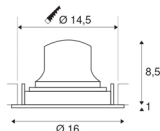

TECHNICAL DATA

Item no.:	1003679
Number of different light outlets	1
Secondary power / secondary voltage	700mA
Height	9.5 cm
Diameter	16 cm
Installation diameter	14.5 cm
Installation depth	10.5 cm
Net weight	0.54 kg
Gross weight	0.68 kg
IP Code	IP 20
Safety class	III
Impact resistance class	IK02
Impact resistance	0,2 Joule
Assembly	Recessed
Assembly details	Ceiling
Wattage	25.41 W
Lumen	2350 lm
Colour temperature	4000 Kelvin
Beam angle	55 °
Color	black
CRI	90
UGR ≤	25