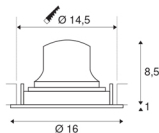

TECHNICAL DATA

Item no.:	1003680
Number of different light outlets	1
Secondary power / secondary voltage	700mA
Height	9.5 cm
Diameter	16 cm
Installation diameter	14.5 cm
Installation depth	10.5 cm
Net weight	0.49 kg
Gross weight	0.524 kg
IP Code	IP 20
Safety class	III
Impact resistance class	IK02
Impact resistance	0,2 Joule
Assembly	Recessed
Assembly details	Ceiling
Wattage	25.41 W
Lumen	2450 lm
Colour temperature	4000 Kelvin
Beam angle	55 °
Color	black
CRI	90
UGR ≤	22