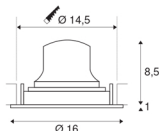

TECHNICAL DATA

Item no.:	1003681
Number of different light outlets	1
Secondary power / secondary voltage	700mA
Height	9.5 cm
Diameter	16 cm
Installation diameter	14.5 cm
Installation depth	10.5 cm
Net weight	0.54 kg
Gross weight	0.68 kg
IP Code	IP 20
Safety class	III
Impact resistance class	IK02
Impact resistance	0,2 Joule
Assembly	Recessed
Assembly details	Ceiling
Wattage	25.41 W
Lumen	2350 lm
Colour temperature	4000 Kelvin
Beam angle	55 °
Color	black
CRI	90
UGR ≤	19