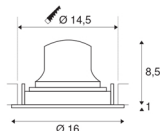

NUMINOS® MOVE DL L

Indoor LED recessed ceiling light white/chrome 4000K
 20° rotating and pivoting

Design, technology and function in perfection: NUMINOS is the light system from SLV that combines everything. The different downlights and spotlights make a thousand lighting design options possible. Like with the NUMINOS® MOVE DL L recessed ceiling light, which impresses with its high-quality workmanship and light. Ideal for discreet, modern and space-saving lighting that directs the accent to objects or the room. The recessed ceiling light convinces with a power consumption of 25.41 watts, luminous flux of 2350 lumens, colour temperature of 4000 Kelvin and a colour reproduction index of 90. Installation is then done in no time at all. When do you choose NUMINOS ® from SLV?

TECHNICAL DATA

Item no.:	1003687
Number of different light outlets	1
Secondary power / secondary voltage	700mA
Height	9.5 cm
Diameter	16 cm
Installation diameter	14.5 cm
Installation depth	10.5 cm
Net weight	0.54 kg
Gross weight	0.68 kg
IP Code	IP 20
Safety class	III
Impact resistance class	IK02
Impact resistance	0,2 Joule
Assembly	Recessed
Assembly details	Ceiling
Wattage	25.41 W
Lumen	2350 lm
Colour temperature	4000 Kelvin
Beam angle	20 °
Color	white
CRI	90
UGR ≤	19