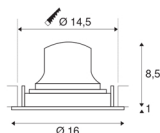

TECHNICAL DATA

Item no.:	1003691
Number of different light outlets	1
Secondary power / secondary voltage	700mA
Height	9.5 cm
Diameter	16 cm
Installation diameter	14.5 cm
Installation depth	10.5 cm
Net weight	0.54 kg
Gross weight	0.68 kg
IP Code	IP 20
Safety class	III
Impact resistance class	IK02
Impact resistance	0,2 Joule
Assembly	Recessed
Assembly details	Ceiling
Wattage	25.41 W
Lumen	2350 lm
Colour temperature	4000 Kelvin
Beam angle	55 °
Color	white
CRI	90
UGR ≤	25