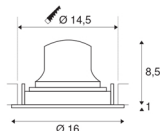

TECHNICAL DATA

Item no.:	1003693
Number of different light outlets	1
Secondary power / secondary voltage	700mA
Height	9.5 cm
Diameter	16 cm
Installation diameter	14.5 cm
Installation depth	10.5 cm
Net weight	0.49 kg
Gross weight	0.524 kg
IP Code	IP 20
Safety class	III
Impact resistance class	IK02
Impact resistance	0,2 Joule
Assembly	Recessed
Assembly details	Ceiling
Wattage	25.41 W
Lumen	2350 lm
Colour temperature	4000 Kelvin
Beam angle	55 °
Color	white
CRI	90
UGR ≤	19