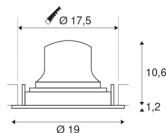

TECHNICAL DATA

Item no.:	1003697
Number of different light outlets	1
Secondary power / secondary voltage	1050mA
Height	11.8 cm
Diameter	19 cm
Installation diameter	17.5 cm
Installation depth	13 cm
Net weight	0.7 kg
Gross weight	0.89 kg
IP Code	IP 20
Safety class	III
Impact resistance class	IK02
Impact resistance	0,2 Joule
Assembly	Recessed
Assembly details	Ceiling
Wattage	37.4 W
Lumen	3300 lm
Colour temperature	2700 Kelvin
Beam angle	20 °
Color	black
CRI	90
UGR ≤	22