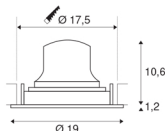

TECHNICAL DATA

Item no.:	1003699
Number of different light outlets	1
Secondary power / secondary voltage	1050mA
Height	11.8 cm
Diameter	19 cm
Installation diameter	17.5 cm
Installation depth	13 cm
Net weight	0.7 kg
Gross weight	0.89 kg
IP Code	IP 20
Safety class	III
Impact resistance class	IK02
Impact resistance	0,2 Joule
Assembly	Recessed
Assembly details	Ceiling
Wattage	37.4 W
Lumen	3400 lm
Colour temperature	2700 Kelvin
Beam angle	20 °
Color	black
CRI	90
UGR ≤	19