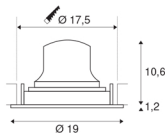

TECHNICAL DATA

Item no.:	1003700
Number of different light outlets	1
Secondary power / secondary voltage	1050mA
Height	11.8 cm
Diameter	19 cm
Installation diameter	17.5 cm
Installation depth	13 cm
Net weight	0.66 kg
Gross weight	0.706 kg
IP Code	IP 20
Safety class	III
Impact resistance class	IK02
Impact resistance	0,2 Joule
Assembly	Recessed
Assembly details	Ceiling
Wattage	37.4 W
Lumen	3300 lm
Colour temperature	2700 Kelvin
Beam angle	40 °
Color	black
CRI	90
UGR ≤	22