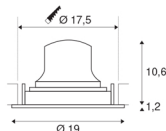

TECHNICAL DATA

Item no.:	1003701
Number of different light outlets	1
Secondary power / secondary voltage	1050mA
Height	11.8 cm
Diameter	19 cm
Installation diameter	17.5 cm
Installation depth	13 cm
Net weight	0.66 kg
Gross weight	0.706 kg
IP Code	IP 20
Safety class	III
Impact resistance class	IK02
Impact resistance	0,2 Joule
Assembly	Recessed
Assembly details	Ceiling
Wattage	37.4 W
Lumen	3500 lm
Colour temperature	2700 Kelvin
Beam angle	40 °
Color	black
CRI	90
UGR ≤	19