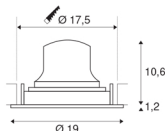

## NUMINOS® MOVE DL XL

Indoor LED recessed ceiling light black/chrome 2700K  
 40° rotating and pivoting

The NUMINOS light system from SLV skillfully combines function, design and technology. This way, you can experience a thousand lighting design possibilities with different downlights and spotlights. Like with the NUMINOS® MOVE DL XL recessed ceiling light, which impresses with its high-quality workmanship and light. Ideal for discreet, modern and space-saving lighting that draws the focus to objects or the room. The recessed ceiling light has a power consumption of 37.4 watts, a luminous flux of 3400 lumens, a colour temperature of 2700 Kelvin and a high colour reproduction index of over 90. Installation is then done in no time at all. When do you choose NUMINOS ® from SLV?

## TECHNICAL DATA

Item no.:	1003702
Number of different light outlets	1
Secondary power / secondary voltage	1050mA
Height	11.8 cm
Diameter	19 cm
Installation diameter	17.5 cm
Installation depth	13 cm
Net weight	0.66 kg
Gross weight	0.706 kg
IP Code	IP 20
Safety class	III
Impact resistance class	IK02
Impact resistance	0,2 Joule
Assembly	Recessed
Assembly details	Ceiling
Wattage	37.4 W
Lumen	3400 lm
Colour temperature	2700 Kelvin
Beam angle	40 °
Color	black
CRI	90
UGR ≤	19