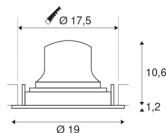

TECHNICAL DATA

Item no.:	1003703
Number of different light outlets	1
Secondary power / secondary voltage	1050mA
Height	11.8 cm
Diameter	19 cm
Installation diameter	17.5 cm
Installation depth	13 cm
Net weight	0.7 kg
Gross weight	0.89 kg
IP Code	IP 20
Safety class	III
Impact resistance class	IK02
Impact resistance	0,2 Joule
Assembly	Recessed
Assembly details	Ceiling
Wattage	37.4 W
Lumen	3300 lm
Colour temperature	2700 Kelvin
Beam angle	55 °
Color	black
CRI	90
UGR ≤	22