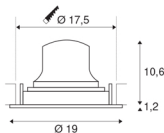

TECHNICAL DATA

Item no.:	1003704
Number of different light outlets	1
Secondary power / secondary voltage	1050mA
Height	11.8 cm
Diameter	19 cm
Installation diameter	17.5 cm
Installation depth	13 cm
Net weight	0.66 kg
Gross weight	0.706 kg
IP Code	IP 20
Safety class	III
Impact resistance class	IK02
Impact resistance	0,2 Joule
Assembly	Recessed
Assembly details	Ceiling
Wattage	37.4 W
Lumen	3500 lm
Colour temperature	2700 Kelvin
Beam angle	55 °
Color	black
CRI	90
UGR ≤	19