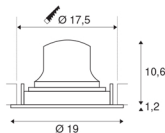

TECHNICAL DATA

Item no.:	1003705
Number of different light outlets	1
Secondary power / secondary voltage	1050mA
Height	11.8 cm
Diameter	19 cm
Installation diameter	17.5 cm
Installation depth	13 cm
Net weight	0.7 kg
Gross weight	0.89 kg
IP Code	IP 20
Safety class	III
Impact resistance class	IK02
Impact resistance	0,2 Joule
Assembly	Recessed
Assembly details	Ceiling
Wattage	37.4 W
Lumen	3400 lm
Colour temperature	2700 Kelvin
Beam angle	55 °
Color	black
CRI	90
UGR ≤	19