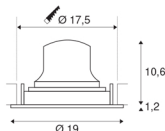

TECHNICAL DATA

Item no.:	1003711
Number of different light outlets	1
Secondary power / secondary voltage	1050mA
Height	11.8 cm
Diameter	19 cm
Installation diameter	17.5 cm
Installation depth	13 cm
Net weight	0.7 kg
Gross weight	0.89 kg
IP Code	IP 20
Safety class	III
Impact resistance class	IK02
Impact resistance	0,2 Joule
Assembly	Recessed
Assembly details	Ceiling
Wattage	37.4 W
Lumen	3400 lm
Colour temperature	2700 Kelvin
Beam angle	20 °
Color	white
CRI	90
UGR ≤	19