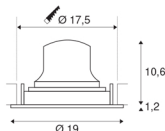

TECHNICAL DATA

Item no.:	1003713
Number of different light outlets	1
Secondary power / secondary voltage	1050mA
Height	11.8 cm
Diameter	19 cm
Installation diameter	17.5 cm
Installation depth	13 cm
Net weight	0.66 kg
Gross weight	0.706 kg
IP Code	IP 20
Safety class	III
Impact resistance class	IK02
Impact resistance	0,2 Joule
Assembly	Recessed
Assembly details	Ceiling
Wattage	37.4 W
Lumen	3500 lm
Colour temperature	2700 Kelvin
Beam angle	40 °
Color	white
CRI	90
UGR ≤	19