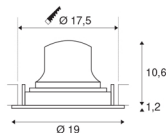

TECHNICAL DATA

Item no.:	1003714
Number of different light outlets	1
Secondary power / secondary voltage	1050mA
Height	11.8 cm
Diameter	19 cm
Installation diameter	17.5 cm
Installation depth	13 cm
Net weight	0.7 kg
Gross weight	0.89 kg
IP Code	IP 20
Safety class	III
Impact resistance class	IK02
Impact resistance	0,2 Joule
Assembly	Recessed
Assembly details	Ceiling
Wattage	37.4 W
Lumen	3400 lm
Colour temperature	2700 Kelvin
Beam angle	40 °
Color	white
CRI	90
UGR ≤	19