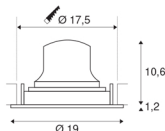

TECHNICAL DATA

Item no.:	1003721
Number of different light outlets	1
Secondary power / secondary voltage	1050mA
Height	11.8 cm
Diameter	19 cm
Installation diameter	17.5 cm
Installation depth	13 cm
Net weight	0.7 kg
Gross weight	0.89 kg
IP Code	IP 20
Safety class	III
Impact resistance class	IK02
Impact resistance	0,2 Joule
Assembly	Recessed
Assembly details	Ceiling
Wattage	37.4 W
Lumen	3300 lm
Colour temperature	3000 Kelvin
Beam angle	20 °
Color	black
CRI	90
UGR ≤	22